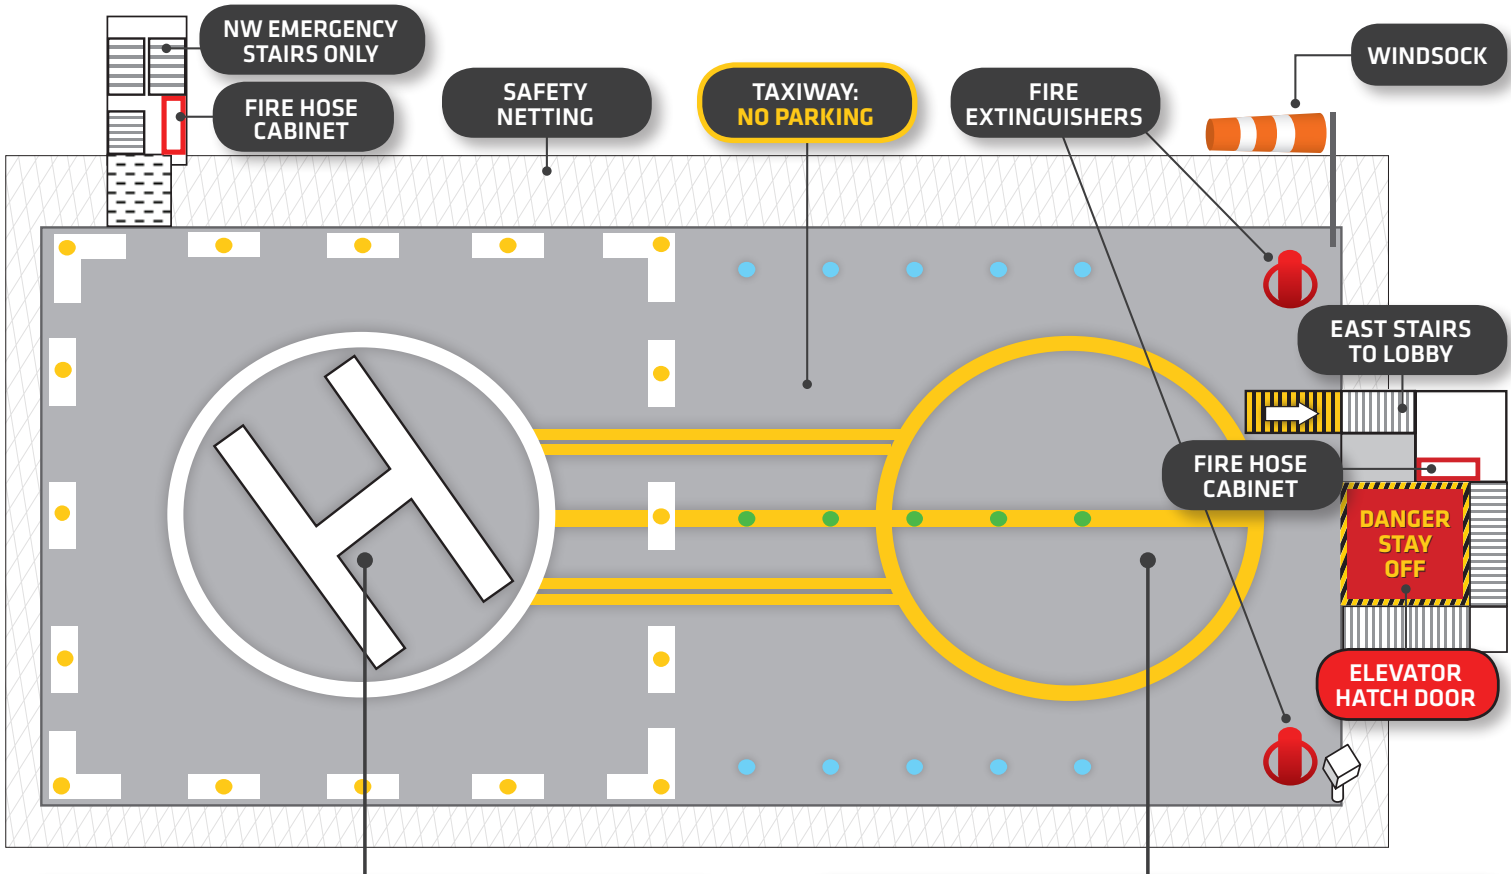

## LANDING POSITION (84' X 84')/ FATO:

- 11,900 lbs. maximum gross weight
- 46 feet maximum main rotor diameter
- 114 feet AGL deck elevation
- One helicopter only
- Open 24-hours
- Deck lighting: dusk to dawn
- Engine shutdown prohibited. NO PARKING
- For assistance call anytime (954) 968-9675.

## HELICOPTER PARKING POSITION:

- Reservations required at all times. Call the Helistop at (954) 968-9675 to receive approved parking times and access instructions.
- One helicopter only.
- No landings or takeoffs from this position.
- No landing or helicopter parking fee.
- For assistance call anytime (954) 968-9675.
- Vehicle parking permits available.